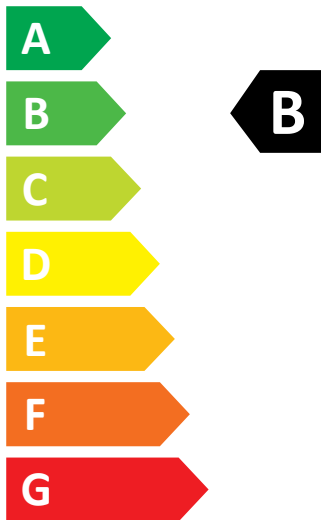

ENERG

WHIRLPOOL

BI WDWG 961485 EU

307 kWh / 100

56 kWh / 100

6,0 kg

9,0 kg

65 L