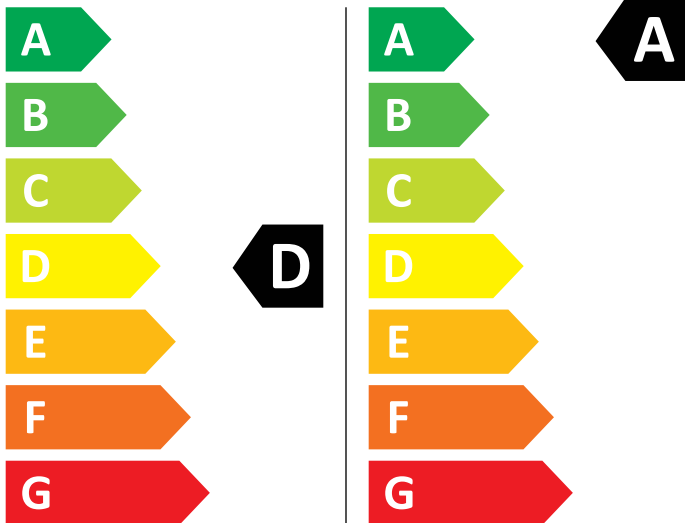

ENERG

AEG

LWR851650C 914611302

💧 307 kWh/100

💧 51 kWh/100

6,0 kg

10,0 kg

75 L