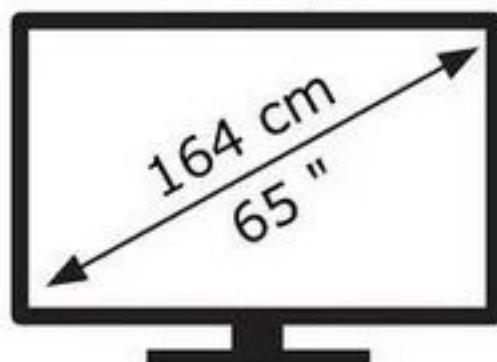

ENERGY

HISENSE

65E6NT

80 kWh/1000h

ABCDEF**G**

140 kWh/1000h

3840 px

2160 px