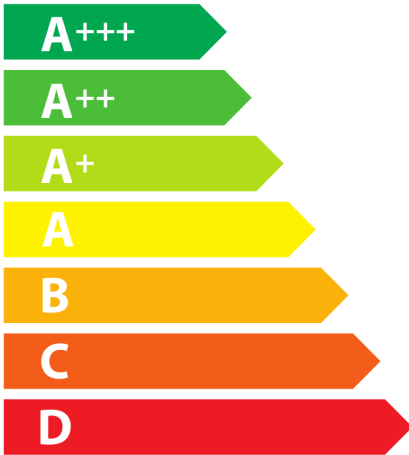

ENERG
енергия · ενεργεια

ELICA

K05XXXI-025-002

49
kWh/annum

Water efficiency icon showing three leaves in a circle. Below it is the scale **A**BCDEFG.

Lighting efficiency icon showing a light bulb. Below it is the scale **A**BCDEFG.

Water consumption icon showing a faucet with three water droplets. Below it is the scale ABC**D**EFG.

Sound power level icon showing a speaker with sound waves. Below it is the value **62** dB.

65/2014