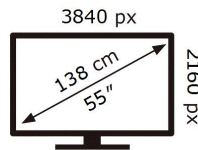

**ENERGY**

SAMSUNG

QE55LS01TBU

**103** kWh/1000h

ABCDEF **G**

**135** kWh/1000h

2019/2013