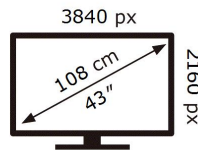

**ENERGY**

SAMSUNG

QE43LS03TAU

**98** kWh/1000h

ABCDEF **G**

**112** kWh/1000h

2019/2013