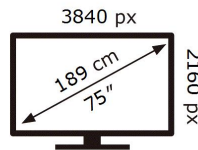

ENERGY

SAMSUNG

UE75AU9072U

171 kWh/1000h

ABCDEF **G**

234 kWh/1000h

2019/2013