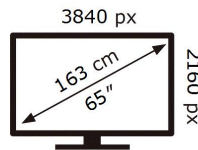

ENERGY

SAMSUNG

UE65TU8072U

137 kWh/1000h

ABCDEF **G**

175 kWh/1000h

2019/2013