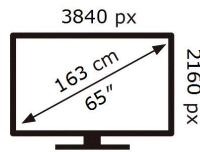

**ENERGY**

SAMSUNG

UE65AU9072U

**136** kWh/1000h

ABCDEF **G**

**178** kWh/1000h

2019/2013