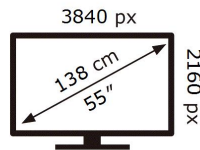

**ENERGY**

SAMSUNG

UE55TU8502U

**101** kWh/1000h

ABCDEF **G**

**106** kWh/1000h

2019/2013