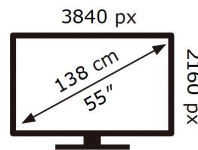

ENERGY

SAMSUNG

UE55AU8072U

103 kWh/1000h

ABCDEF **G**

125 kWh/1000h

2019/2013