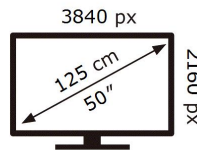

ENERGY

SAMSUNG

UE50AU9072U

89 kWh/1000h

ABCDEF **G**

120 kWh/1000h

2019/2013