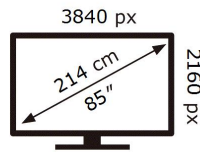

ENERGY

SAMSUNG

QE85QN90AAT

137 kWh/1000h

ABCDEF **G**

269 kWh/1000h

2019/2013