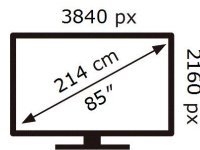

ENERGY

SAMSUNG

QE85Q80TAT

308 kWh/1000h

ABCDEF **G**

418 kWh/1000h

2019/2013