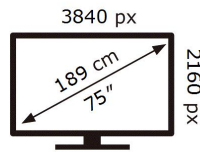

**ENERGY**

SAMSUNG

QE75QN91AAT

**107** kWh/1000h

ABCDEF **G**

**270** kWh/1000h

2019/2013