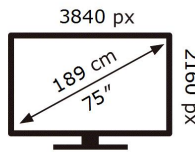

ENERGY

SAMSUNG

QE75Q95TAT

308 kWh/1000h

ABCDEF **G**

340 kWh/1000h

2019/2013