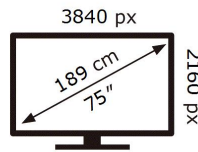

ENERGY

SAMSUNG

QE75LST7TCU

171 kWh/1000h

ABCDEF **G**

188 kWh/1000h

2019/2013