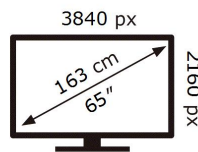

ENERGY

SAMSUNG

QE65QN95AAT

123 kWh/1000h

ABCDEF **G**

242 kWh/1000h

2019/2013