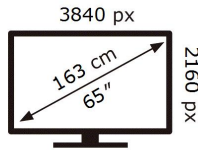

# ENERGY

SAMSUNG

QE65QN91AAT

**102** kWh/1000h

ABCDEF **G**

**260** kWh/1000h

2019/2013