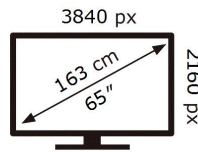

ENERGY

SAMSUNG

QE65QN90AAT

102 kWh/1000h

ABCDEF **G**

260 kWh/1000h

2019/2013