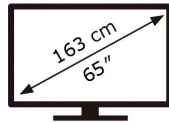

ENERGY

SAMSUNG

QE65Q95TCT

145 kWh/1000h

ABCDEF **G**

312 kWh/1000h

3840 px

2160 px