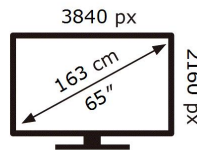

**ENERGY**

SAMSUNG

QE65Q70TAT

**139** kWh/1000h

ABCDEF **G**

**170** kWh/1000h

2019/2013