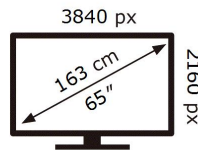

ENERGY

SAMSUNG

QE65LS03AAU

124 kWh/1000h

ABCDEF **G**

195 kWh/1000h

2019/2013