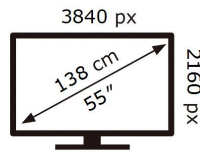

**ENERGY**

SAMSUNG

QE55QN91AAT

**84** kWh/1000h

ABCDEF **G**

**165** kWh/1000h

2019/2013