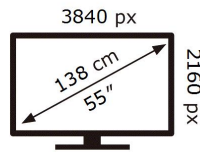

ENERGY

SAMSUNG

QE55QN90AAT

84 kWh/1000h

ABCDEF **G**

165 kWh/1000h

2019/2013