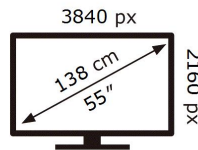

ENERGY

SAMSUNG

QE55QN85AAT

77 kWh/1000h

ABCDEF **G**

162 kWh/1000h

2019/2013