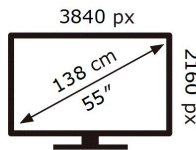

ENERGY

SAMSUNG

QE55Q95TCT

113 kWh/1000h

ABCDEF **G**

254 kWh/1000h

2019/2013