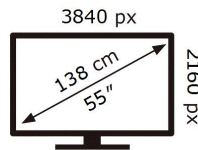

ENERGY

SAMSUNG

QE55Q60AAU

77 kWh/1000h

ABCDEF **G**

HDR

140 kWh/1000h

2019/2013