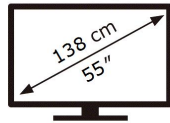

ENERGY

SAMSUNG

QE55LS03TAU

140 kWh/1000h

ABCDEF **G**

151 kWh/1000h

3840 px

2160 px