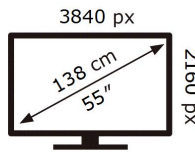

ENERGY

SAMSUNG

QE55LS03AAU

103 kWh/1000h

ABCDEF **G**

174 kWh/1000h

2019/2013