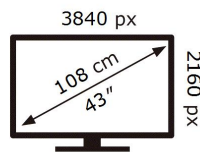

**ENERGY**

SAMSUNG

QE43Q64TAU

**83** kWh/1000h

ABCDEF **G**

**91** kWh/1000h

2019/2013