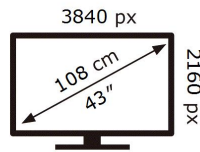

ENERGY

SAMSUNG

QE43LS03AAU

73 kWh/1000h

ABCDEF **G**

111 kWh/1000h

2019/2013