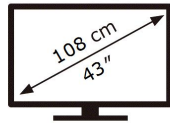

ENERGY

SAMSUNG

QE43LS01TBU

67 kWh/1000h

ABCDEF **G**

95 kWh/1000h

3840 px

2160 px