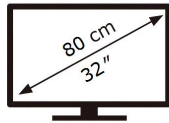

**ENERGY**

SAMSUNG

QE32LS03TBK

**60** kWh/1000h

ABCDEF **G**

**65** kWh/1000h

1920 px

1080 px