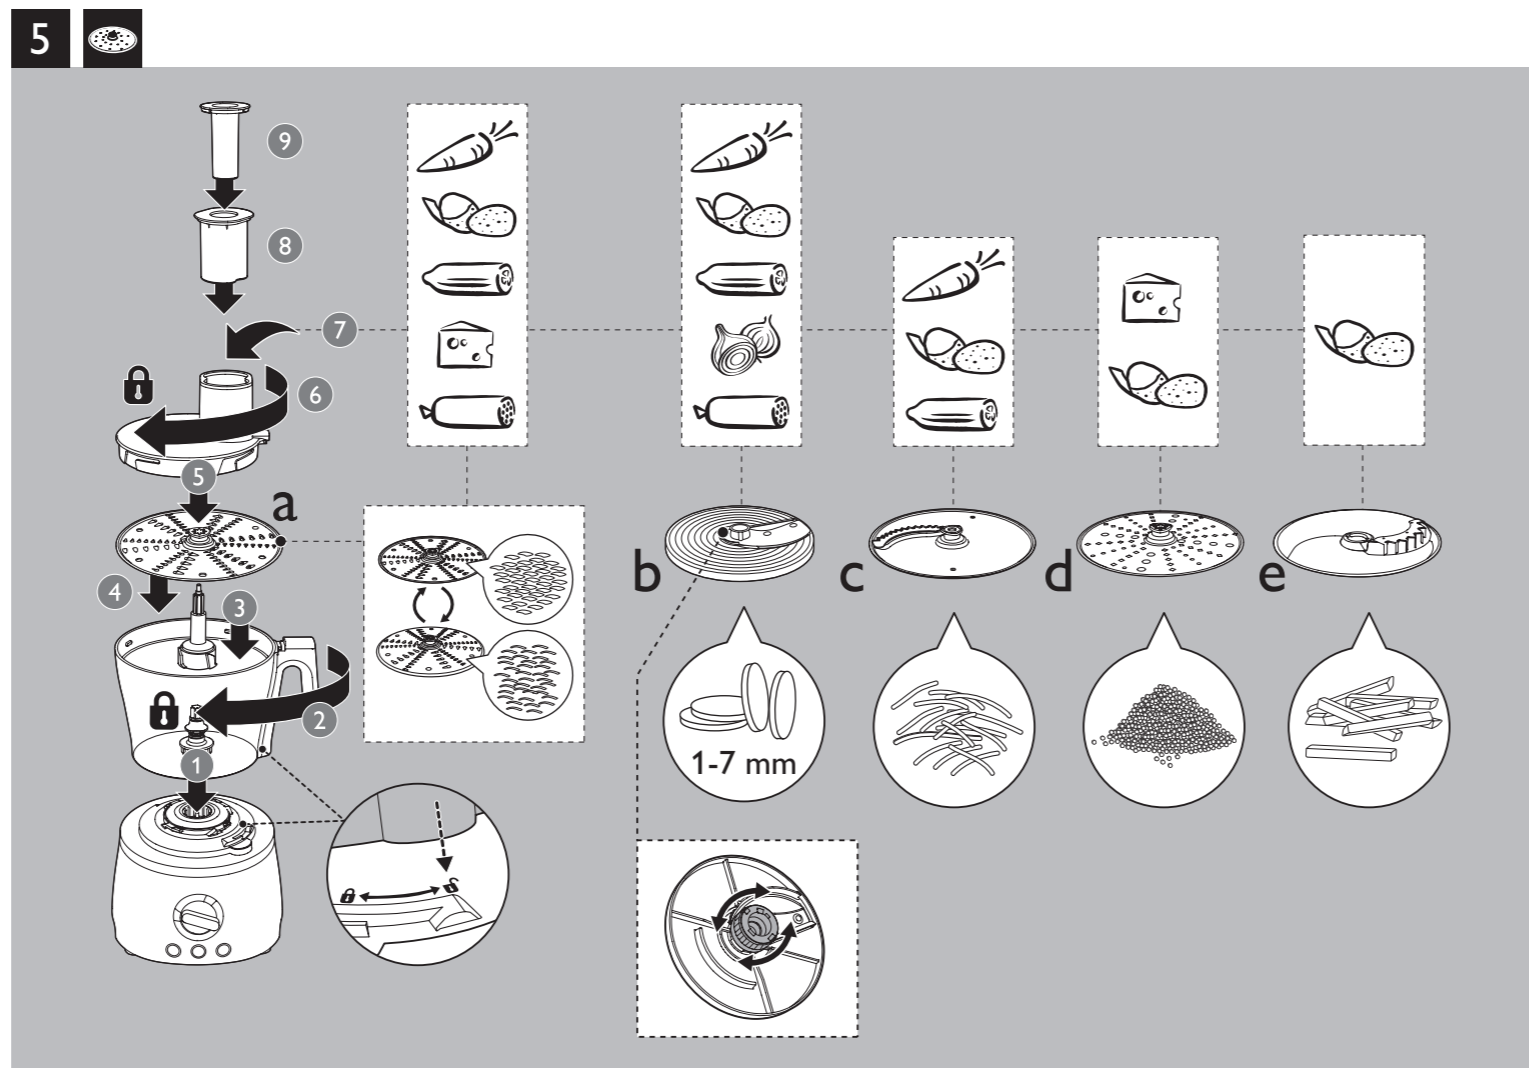

Always there to help you

Register your product and get support at
www.philips.com/welcome

HR7776
HR7777
HR7778

Question?
Contact
Philips

PHILIPS

Specifications are subject to change without notice
© 2014 Koninklijke Philips N.V.
All rights reserved.