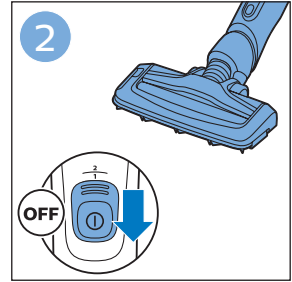

PHILIPS

SpeedPro
Aqua

FC6729, FC6728

	3				11
	4				12
	4				13
	4				13
	5				14
	5				15
	6				16
	8				16
	8				17
	9			 FC6729	17
 FC6729	9				18
	10				18
	10				

FC6729

CP0178/01

A blue icon of a person reading a book, representing the user manual.A black exclamation mark inside a triangle, representing a warning.A black recycling symbol, representing the product's environmental impact.