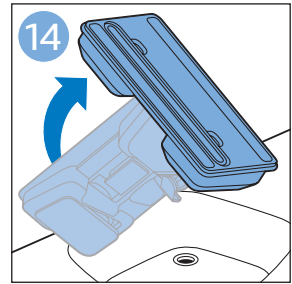

PHILIPS

SpeedPro
Aqua

FC6729, FC6728

	3				11
	4				12
	4				13
	4				13
	5				14
	5				15
	6				16
	8				16
	8				17
	9			 FC6729	17
 FC6729	9				18
	10				18
	10				

FC6729

CP0178/01

A blue icon of a person reading a book, representing the user manual.A black exclamation mark inside a triangle, representing a warning.A black recycling symbol, representing the product's environmental impact.