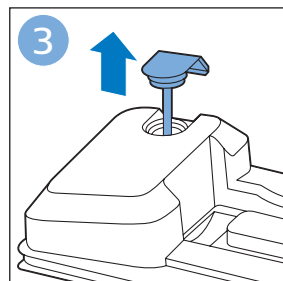

PHILIPS

SpeedPro
Aqua

FC6729, FC6728

	3				11
	4				12
	4				13
	4				13
	5				14
	5				15
	6				16
	8				16
	8				17
	9			 FC6729	17
 FC6729	9				18
	10				18
	10				

FC6729

CP0178/01

A blue icon of a person reading a book, representing the user manual.A black exclamation mark inside a triangle, representing a warning.A black recycling symbol, representing the product's environmental impact.