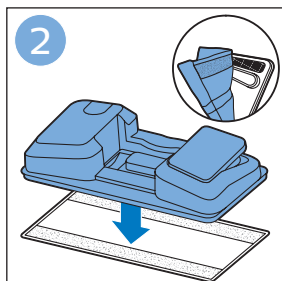

PHILIPS

SpeedPro
Aqua

FC6729, FC6728

	3				11
	4				12
	4				13
	4				13
	5				14
	5				15
	6				16
	8				16
	8				17
	9			 FC6729	17
 FC6729	9				18
	10				18
	10				

FC6729

CP0178/01

A blue icon of a person reading a book, representing the user manual.A black exclamation mark inside a triangle, representing a warning.A black recycling symbol, representing the product's environmental impact.