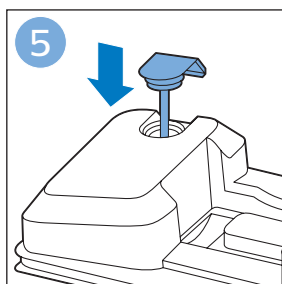

PHILIPS

SpeedPro
Aqua

FC6729, FC6728

	3				11
	4				12
	4				13
	4				13
	5				14
	5				15
	6				16
	8				16
	8				17
	9			 FC6729	17
 FC6729	9				18
	10				18
	10				

FC6729

CP0178/01

A blue icon of a person reading a book, representing the user manual.A black exclamation mark inside a triangle, representing a warning.A black recycling symbol, representing the product's environmental impact.