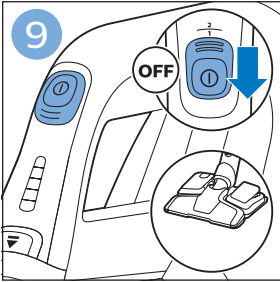

PHILIPS

SpeedPro
Aqua

FC6729, FC6728

	3				11
	4				12
	4				13
	4				13
	5				14
	5				15
	6				16
	8				16
	8				17
	9			 FC6729	17
 FC6729	9				18
	10				18
	10				

FC6729

CP0178/01

A blue icon of a person reading a book, representing the user manual.A black exclamation mark inside a triangle, representing a warning.A black recycling symbol, representing the product's environmental impact.