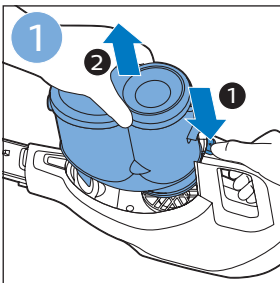

PHILIPS

SpeedPro
Aqua

FC6729, FC6728

	3				11
	4				12
	4				13
	4				13
	5				14
	5				15
	6				16
	8				16
	8				17
	9			 FC6729	17
 FC6729	9				18
	10				18
	10				

FC6729

CP0178/01

A blue icon of a person reading a book, representing the user manual.A black exclamation mark inside a triangle, representing a warning.A black recycling symbol, representing the product's environmental impact.