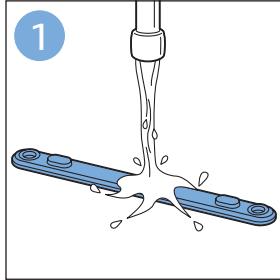

PHILIPS

SpeedPro
Aqua

FC6729, FC6728

	3				11
	4				12
	4				13
	4				13
	5				14
	5				15
	6				16
	8				16
	8				17
	9			 FC6729	17
 FC6729	9				18
	10				18
	10				

FC6729

CP0178/01

A blue icon of a person reading a book, representing the user manual.A black exclamation mark inside a triangle, representing a warning.A black recycling symbol, representing the product's environmental impact.