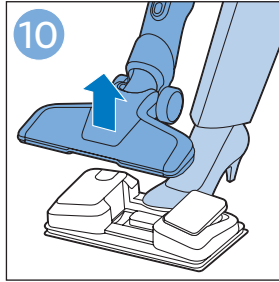

PHILIPS

SpeedPro
Aqua

FC6729, FC6728

	3				11
	4				12
	4				13
	4				13
	5				14
	5				15
	6				16
	8				16
	8				17
	9			 FC6729	17
 FC6729	9				18
	10				18
	10				

FC6729

CP0178/01

A blue icon of a person reading a book, representing the user manual.A black exclamation mark inside a triangle, representing a warning.A black recycling symbol, representing the product's environmental impact.