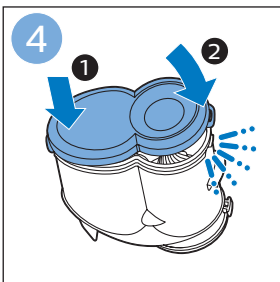

PHILIPS

SpeedPro
Aqua

FC6729, FC6728

	3				11
	4				12
	4				13
	4				13
	5				14
	5				15
	6				16
	8				16
	8				17
	9			 FC6729	17
 FC6729	9				18
	10				18
	10				

FC6729

CP0178/01

A blue icon of a person reading a book, representing the user manual.A black exclamation mark inside a triangle, representing a warning.A black recycling symbol, representing the product's environmental impact.