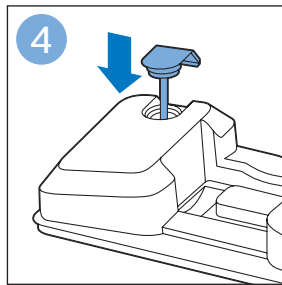

PHILIPS

SpeedPro
Aqua

FC6729, FC6728

	3				11
	4				12
	4				13
	4				13
	5				14
	5				15
	6				16
	8				16
	8				17
	9			 FC6729	17
 FC6729	9				18
	10				18
	10				

FC6729

CP0178/01

A blue icon of a person reading a book, representing the user manual.A black exclamation mark inside a triangle, representing a warning.A black recycling symbol, representing the product's environmental impact.