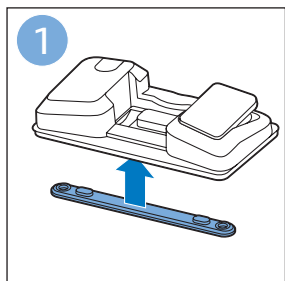

PHILIPS

SpeedPro
Aqua

FC6729, FC6728

	3				11
	4				12
	4				13
	4				13
	5				14
	5				15
	6				16
	8				16
	8				17
	9			 FC6729	17
 FC6729	9				18
	10				18
	10				

FC6729

CP0178/01

A blue icon of a person reading a book, representing the user manual.A black exclamation mark inside a triangle, representing a warning.A black recycling symbol, representing the product's environmental impact.