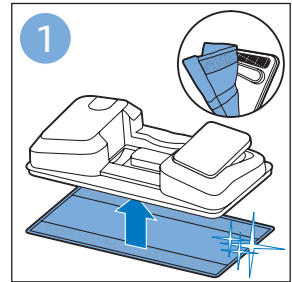

PHILIPS

SpeedPro
Aqua

FC6729, FC6728

	3				11
	4				12
	4				13
	4				13
	5				14
	5				15
	6				16
	8				16
	8				17
	9			 FC6729	17
 FC6729	9				18
	10				18
	10				

FC6729

CP0178/01

A blue icon of a person reading a book, representing the user manual.A black exclamation mark inside a triangle, representing a warning.A black recycling symbol, representing the product's environmental impact.