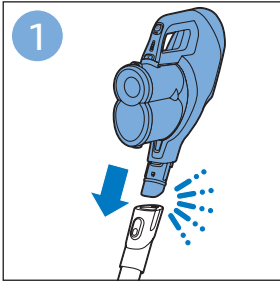

PHILIPS

SpeedPro
Aqua

FC6729, FC6728

	3				11
	4				12
	4				13
	4				13
	5				14
	5				15
	6				16
	8				16
	8				17
	9			 FC6729	17
 FC6729	9				18
	10				18
	10				

FC6729

CP0178/01

A blue icon of a person reading a book, representing the user manual.A black exclamation mark inside a triangle, representing a warning.A black recycling symbol, representing the product's environmental impact.