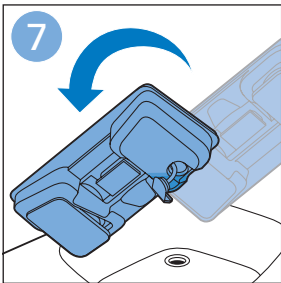

PHILIPS

SpeedPro
Aqua

FC6729, FC6728

	3				11
	4				12
	4				13
	4				13
	5				14
	5				15
	6				16
	8				16
	8				17
	9			 FC6729	17
 FC6729	9				18
	10				18
	10				

FC6729

CP0178/01

A blue icon of a person reading a book, representing the user manual.A black exclamation mark inside a triangle, representing a warning.A black recycling symbol, representing the product's environmental impact.