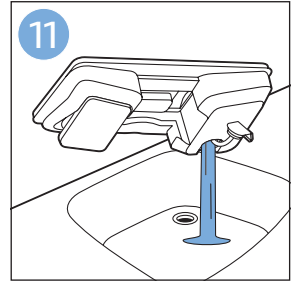

PHILIPS

SpeedPro
Aqua

FC6729, FC6728

	3				11
	4				12
	4				13
	4				13
	5				14
	5				15
	6				16
	8				16
	8				17
	9			 FC6729	17
 FC6729	9				18
	10				18
	10				

FC6729

CP0178/01

A blue icon of a person reading a book, representing the user manual.A black exclamation mark inside a triangle, representing a warning.A black recycling symbol, representing the product's environmental impact.