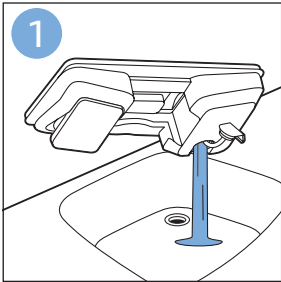

PHILIPS

SpeedPro
Aqua

FC6729, FC6728

	3				11
	4				12
	4				13
	4				13
	5				14
	5				15
	6				16
	8				16
	8				17
	9			 FC6729	17
 FC6729	9				18
	10				18
	10				

FC6729

CP0178/01

A blue icon of a person reading a book, representing the user manual.A black exclamation mark inside a triangle, representing a warning.A black recycling symbol, representing the product's environmental impact.