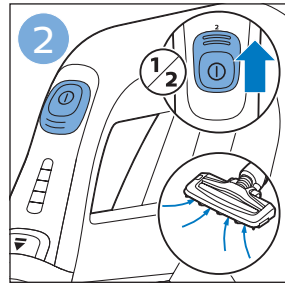

PHILIPS

SpeedPro
Aqua

FC6729, FC6728

	3				11
	4				12
	4				13
	4				13
	5				14
	5				15
	6				16
	8				16
	8				17
	9			 FC6729	17
 FC6729	9				18
	10				18
	10				

FC6729

CP0178/01

A blue icon of a person reading a book, representing the user manual.A black exclamation mark inside a triangle, representing a warning.A black recycling symbol, representing the product's environmental impact.