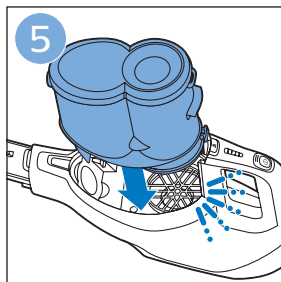

PHILIPS

SpeedPro
Aqua

FC6729, FC6728

	3				11
	4				12
	4				13
	4				13
	5				14
	5				15
	6				16
	8				16
	8				17
	9			 FC6729	17
 FC6729	9				18
	10				18
	10				

FC6729

CP0178/01

A blue icon of a person reading a book, representing the user manual.A black exclamation mark inside a triangle, representing a warning.A black recycling symbol, representing the product's environmental impact.