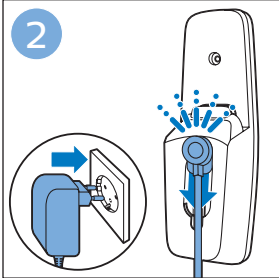

PHILIPS

SpeedPro
Aqua

FC6729, FC6728

	3				11
	4				12
	4				13
	4				13
	5				14
	5				15
	6				16
	8				16
	8				17
	9			 FC6729	17
 FC6729	9				18
	10				18
	10				

FC6729

CP0178/01

A blue icon of a person reading a book, representing the user manual.A black exclamation mark inside a triangle, representing a warning.A black recycling symbol, representing the product's environmental impact.