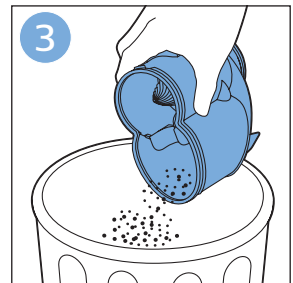

PHILIPS

SpeedPro
Aqua

FC6729, FC6728

	3				11
	4				12
	4				13
	4				13
	5				14
	5				15
	6				16
	8				16
	8				17
	9			 FC6729	17
 FC6729	9				18
	10				18
	10				

FC6729

CP0178/01

A blue icon of a person reading a book, representing the user manual.A black exclamation mark inside a triangle, representing a warning.A black recycling symbol, representing the product's environmental impact.