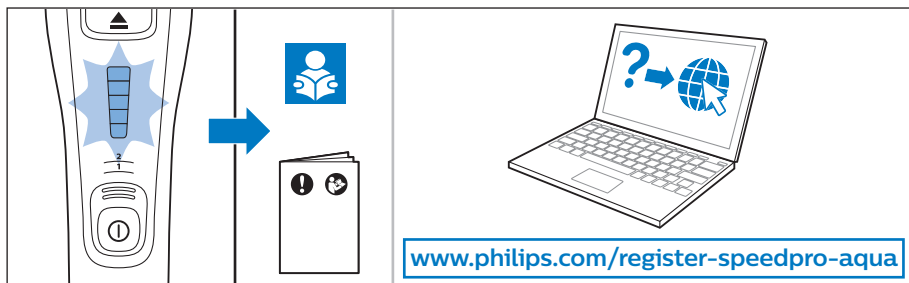

- **EN** Addendum to operational documentation
- **RU** Дополнение к эксплуатационной документации
- **KK** Қосымша пайдалану құжаттамасын