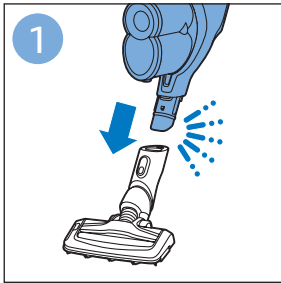

PHILIPS

SpeedPro
Aqua

FC6729, FC6728

	3				11
	4				12
	4				13
	4				13
	5				14
	5				15
	6				16
	8				16
	8				17
	9			 FC6729	17
 FC6729	9				18
	10				18
	10				

FC6729

CP0178/01

A blue icon of a person reading a book, representing the user manual.A black exclamation mark inside a triangle, representing a warning.A black recycling symbol, representing the product's environmental impact.