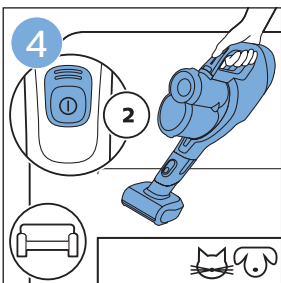

PHILIPS

SpeedPro
Aqua

FC6729, FC6728

	3				11
	4				12
	4				13
	4				13
	5				14
	5				15
	6				16
	8				16
	8				17
	9			 FC6729	17
 FC6729	9				18
	10				18
	10				

FC6729

CP0178/01

A blue icon of a person reading a book, representing the user manual.A black exclamation mark inside a triangle, representing a warning.A black recycling symbol, representing the product's environmental impact.