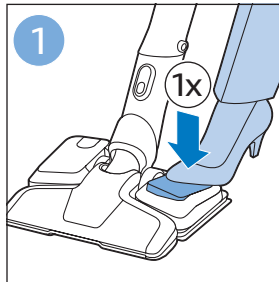

PHILIPS

SpeedPro
Aqua

FC6729, FC6728

	3				11
	4				12
	4				13
	4				13
	5				14
	5				15
	6				16
	8				16
	8				17
	9			 FC6729	17
 FC6729	9				18
	10				18
	10				

FC6729

CP0178/01

A blue icon of a person reading a book, representing the user manual.A black exclamation mark inside a triangle, representing a warning.A black recycling symbol, representing the product's environmental impact.