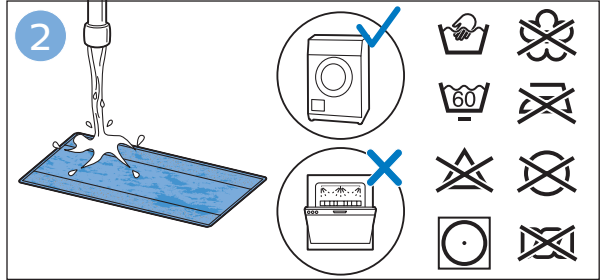

PHILIPS

SpeedPro
Aqua

FC6729, FC6728

	3				11
	4				12
	4				13
	4				13
	5				14
	5				15
	6				16
	8				16
	8				17
	9			 FC6729	17
 FC6729	9				18
	10				18
	10				

FC6729

CP0178/01

A blue icon of a person reading a book, representing the user manual.A black exclamation mark inside a triangle, representing a warning.A black recycling symbol, representing the product's environmental impact.