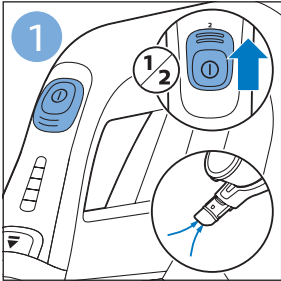

PHILIPS

SpeedPro
Aqua

FC6729, FC6728

	3				11
	4				12
	4				13
	4				13
	5				14
	5				15
	6				16
	8				16
	8				17
	9			 FC6729	17
 FC6729	9				18
	10				18
	10				

FC6729

CP0178/01

A blue icon of a person reading a book, representing the user manual.A black exclamation mark inside a triangle, representing a warning.A black recycling symbol, representing the product's environmental impact.