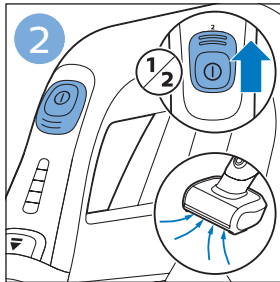

PHILIPS

SpeedPro
Aqua

FC6729, FC6728

	3				11
	4				12
	4				13
	4				13
	5				14
	5				15
	6				16
	8				16
	8				17
	9			 FC6729	17
 FC6729	9				18
	10				18
	10				

FC6729

CP0178/01

A blue icon of a person reading a book, representing the user manual.A black exclamation mark inside a triangle, representing a warning.A black recycling symbol, representing the product's environmental impact.