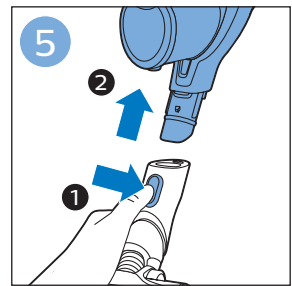

PHILIPS

SpeedPro
Aqua

FC6729, FC6728

	3				11
	4				12
	4				13
	4				13
	5				14
	5				15
	6				16
	8				16
	8				17
	9			 FC6729	17
 FC6729	9				18
	10				18
	10				

FC6729

CP0178/01

A blue icon of a person reading a book, representing the user manual.A black exclamation mark inside a triangle, representing a warning.A black recycling symbol, representing the product's environmental impact.