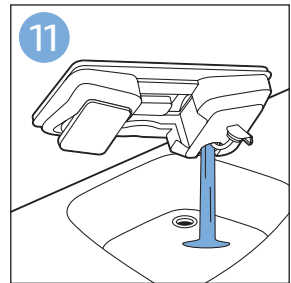

PHILIPS

SpeedPro
Aqua

FC6729, FC6728

	3				11
	4				12
	4				13
	4				13
	5				14
	5				15
	6				16
	8				16
	8				17
	9			 FC6729	17
 FC6729	9				18
	10				18
	10				

FC6729

CP0178/01

A blue icon of a person reading a book, representing the user manual.A black exclamation mark inside a triangle, representing a warning.A black recycling symbol, representing the product's environmental impact.