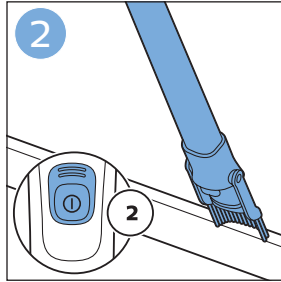

PHILIPS

SpeedPro
Aqua

FC6729, FC6728

	3				11
	4				12
	4				13
	4				13
	5				14
	5				15
	6				16
	8				16
	8				17
	9			 FC6729	17
 FC6729	9				18
	10				18
	10				

FC6729

CP0178/01

A blue icon of a person reading a book, representing the user manual.A black exclamation mark inside a triangle, representing a warning.A black recycling symbol, representing the product's environmental impact.