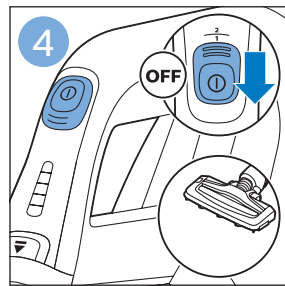

PHILIPS

SpeedPro
Aqua

FC6729, FC6728

	3				11
	4				12
	4				13
	4				13
	5				14
	5				15
	6				16
	8				16
	8				17
	9			 FC6729	17
 FC6729	9				18
	10				18
	10				

FC6729

CP0178/01

A blue icon of a person reading a book, representing the user manual.A black exclamation mark inside a triangle, representing a warning.A black recycling symbol, representing the product's environmental impact.