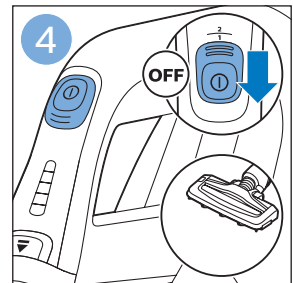

PHILIPS

SpeedPro
Aqua

FC6729, FC6728

	3				11
	4				12
	4				13
	4				13
	5				14
	5				15
	6				16
	8				16
	8				17
	9			 FC6729	17
 FC6729	9				18
	10				18
	10				

FC6729

CP0178/01

A blue icon of a person reading a book, representing the user manual.A black exclamation mark inside a triangle, representing a warning.A black recycling symbol, representing the product's environmental impact.