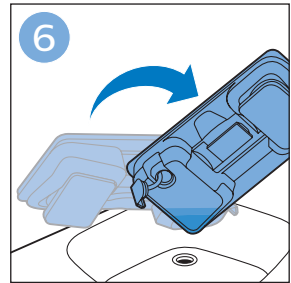

PHILIPS

SpeedPro
Aqua

FC6729, FC6728

	3				11
	4				12
	4				13
	4				13
	5				14
	5				15
	6				16
	8				16
	8				17
	9			 FC6729	17
 FC6729	9				18
	10				18
	10				

FC6729

CP0178/01

A blue icon of a person reading a book, representing the user manual.A black exclamation mark inside a triangle, representing a warning.A black recycling symbol, representing the product's environmental impact.