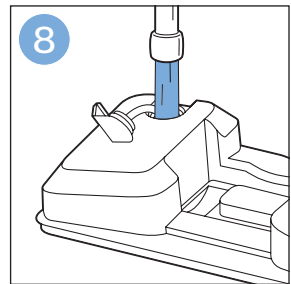

PHILIPS

SpeedPro
Aqua

FC6729, FC6728

	3				11
	4				12
	4				13
	4				13
	5				14
	5				15
	6				16
	8				16
	8				17
	9			 FC6729	17
 FC6729	9				18
	10				18
	10				

FC6729

CP0178/01

A blue icon of a person reading a book, representing the user manual.A black exclamation mark inside a triangle, representing a warning.A black recycling symbol, representing the product's environmental impact.