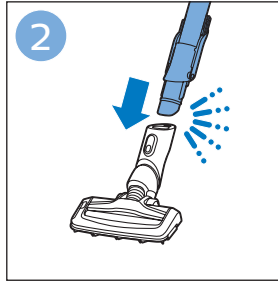

PHILIPS

SpeedPro
Aqua

FC6729, FC6728

	3				11
	4				12
	4				13
	4				13
	5				14
	5				15
	6				16
	8				16
	8				17
	9			 FC6729	17
 FC6729	9				18
	10				18
	10				

FC6729

CP0178/01

A blue icon of a person reading a book, representing the user manual.A black exclamation mark inside a triangle, representing a warning.A black recycling symbol, representing the product's environmental impact.