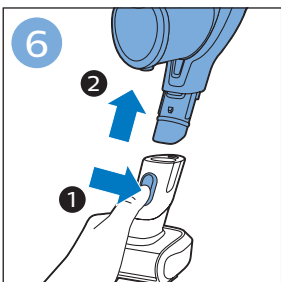

PHILIPS

SpeedPro
Aqua

FC6729, FC6728

	3				11
	4				12
	4				13
	4				13
	5				14
	5				15
	6				16
	8				16
	8				17
	9			 FC6729	17
 FC6729	9				18
	10				18
	10				

FC6729

CP0178/01

A blue icon of a person reading a book, representing the user manual.A black exclamation mark inside a triangle, representing a warning.A black recycling symbol, representing the product's environmental impact.