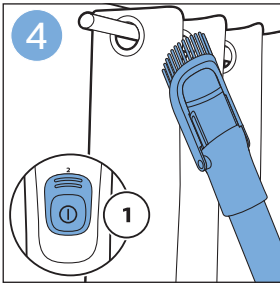

PHILIPS

SpeedPro
Aqua

FC6729, FC6728

	3				11
	4				12
	4				13
	4				13
	5				14
	5				15
	6				16
	8				16
	8				17
	9			 FC6729	17
 FC6729	9				18
	10				18
	10				

FC6729

CP0178/01

A blue icon of a person reading a book, representing the user manual.A black exclamation mark inside a triangle, representing a warning.A black recycling symbol, representing the product's environmental impact.