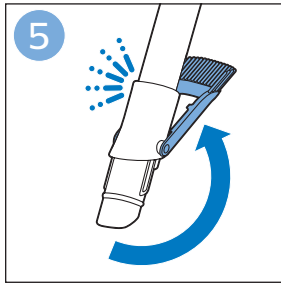

PHILIPS

SpeedPro
Aqua

FC6729, FC6728

	3				11
	4				12
	4				13
	4				13
	5				14
	5				15
	6				16
	8				16
	8				17
	9			 FC6729	17
 FC6729	9				18
	10				18
	10				

FC6729

CP0178/01

A blue icon of a person reading a book, representing the user manual.A black exclamation mark inside a triangle, representing a warning.A black recycling symbol, representing the product's environmental impact.