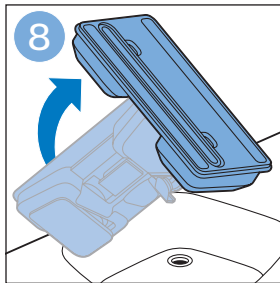

PHILIPS

SpeedPro
Aqua

FC6729, FC6728

	3				11
	4				12
	4				13
	4				13
	5				14
	5				15
	6				16
	8				16
	8				17
	9			 FC6729	17
 FC6729	9				18
	10				18
	10				

FC6729

CP0178/01

A blue icon of a person reading a book, representing the user manual.A black exclamation mark inside a triangle, representing a warning.A black recycling symbol, representing the product's environmental impact.