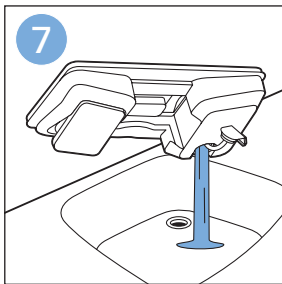

PHILIPS

SpeedPro
Aqua

FC6729, FC6728

	3				11
	4				12
	4				13
	4				13
	5				14
	5				15
	6				16
	8				16
	8				17
	9			 FC6729	17
 FC6729	9				18
	10				18
	10				

FC6729

CP0178/01

A blue icon of a person reading a book, representing the user manual.A black exclamation mark inside a triangle, representing a warning.A black recycling symbol, representing the product's environmental impact.