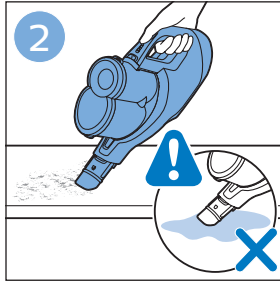

PHILIPS

SpeedPro
Aqua

FC6729, FC6728

	3				11
	4				12
	4				13
	4				13
	5				14
	5				15
	6				16
	8				16
	8				17
	9			 FC6729	17
 FC6729	9				18
	10				18
	10				

FC6729

CP0178/01

A blue icon of a person reading a book, representing the user manual.A black exclamation mark inside a triangle, representing a warning.A black recycling symbol, representing the product's environmental impact.