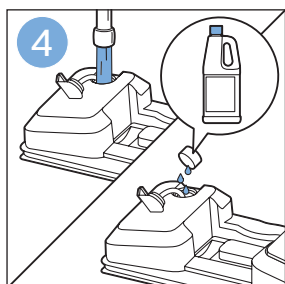

PHILIPS

SpeedPro
Aqua

FC6729, FC6728

	3				11
	4				12
	4				13
	4				13
	5				14
	5				15
	6				16
	8				16
	8				17
	9			 FC6729	17
 FC6729	9				18
	10				18
	10				

FC6729

CP0178/01

A blue icon of a person reading a book, representing the user manual.A black exclamation mark inside a triangle, representing a warning.A black recycling symbol, representing the product's environmental impact.