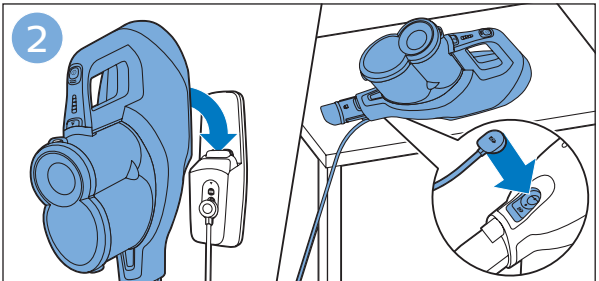

PHILIPS

SpeedPro
Aqua

FC6729, FC6728

	3				11
	4				12
	4				13
	4				13
	5				14
	5				15
	6				16
	8				16
	8				17
	9			 FC6729	17
 FC6729	9				18
	10				18
	10				

FC6729

CP0178/01

A blue icon of a person reading a book, representing the user manual.A black exclamation mark inside a triangle, representing a warning.A black recycling symbol, representing the product's environmental impact.