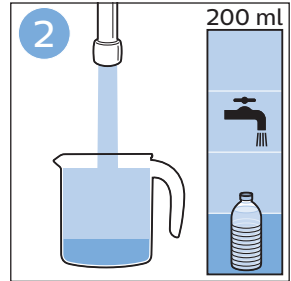

PHILIPS

SpeedPro
Aqua

FC6729, FC6728

	3				11
	4				12
	4				13
	4				13
	5				14
	5				15
	6				16
	8				16
	8				17
	9			 FC6729	17
 FC6729	9				18
	10				18
	10				

FC6729

CP0178/01

A blue icon of a person reading a book, representing the user manual.A black exclamation mark inside a triangle, representing a warning.A black recycling symbol, representing the product's environmental impact.