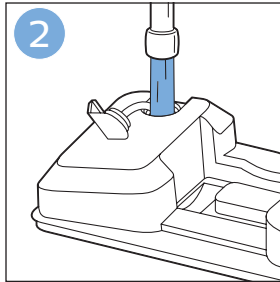

PHILIPS

SpeedPro
Aqua

FC6729, FC6728

	3				11
	4				12
	4				13
	4				13
	5				14
	5				15
	6				16
	8				16
	8				17
	9			 FC6729	17
 FC6729	9				18
	10				18
	10				

FC6729

CP0178/01

A blue icon of a person reading a book, representing the user manual.A black exclamation mark inside a triangle, representing a warning.A black recycling symbol, representing the product's environmental impact.