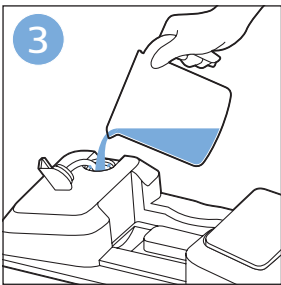

PHILIPS

SpeedPro
Aqua

FC6729, FC6728

	3				11
	4				12
	4				13
	4				13
	5				14
	5				15
	6				16
	8				16
	8				17
	9			 FC6729	17
 FC6729	9				18
	10				18
	10				

FC6729

CP0178/01

A blue icon of a person reading a book, representing the user manual.A black exclamation mark inside a triangle, representing a warning.A black recycling symbol, representing the product's environmental impact.