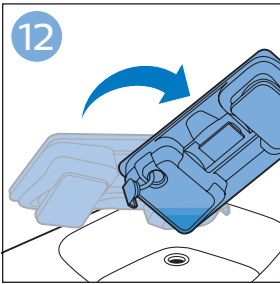

PHILIPS

SpeedPro
Aqua

FC6729, FC6728

	3				11
	4				12
	4				13
	4				13
	5				14
	5				15
	6				16
	8				16
	8				17
	9			 FC6729	17
 FC6729	9				18
	10				18
	10				

FC6729

CP0178/01

A blue icon of a person reading a book, representing the user manual.A black exclamation mark inside a triangle, representing a warning.A black recycling symbol, representing the product's environmental impact.