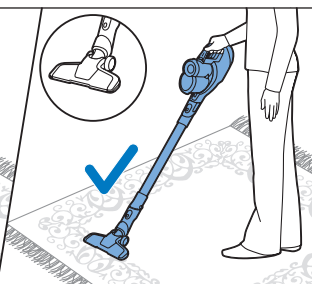

PHILIPS

SpeedPro
Aqua

FC6729, FC6728

	3				11
	4				12
	4				13
	4				13
	5				14
	5				15
	6				16
	8				16
	8				17
	9			 FC6729	17
 FC6729	9				18
	10				18
	10				

FC6729

CP0178/01

A blue icon of a person reading a book, representing the user manual.A black exclamation mark inside a triangle, representing a warning.A black recycling symbol, representing the product's environmental impact.