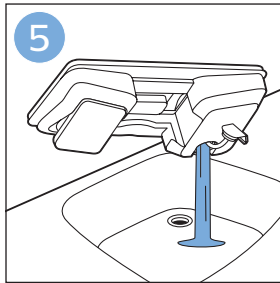

PHILIPS

SpeedPro
Aqua

FC6729, FC6728

	3				11
	4				12
	4				13
	4				13
	5				14
	5				15
	6				16
	8				16
	8				17
	9			 FC6729	17
 FC6729	9				18
	10				18
	10				

FC6729

CP0178/01

A blue icon of a person reading a book, representing the user manual.A black exclamation mark inside a triangle, representing a warning.A black recycling symbol, representing the product's environmental impact.