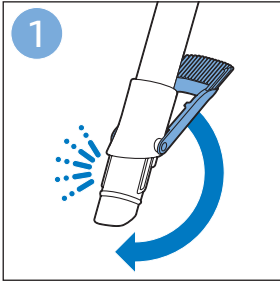

PHILIPS

SpeedPro
Aqua

FC6729, FC6728

	3				11
	4				12
	4				13
	4				13
	5				14
	5				15
	6				16
	8				16
	8				17
	9			 FC6729	17
 FC6729	9				18
	10				18
	10				

FC6729

CP0178/01

A blue icon of a person reading a book, representing the user manual.A black exclamation mark inside a triangle, representing a warning.A black recycling symbol, representing the product's environmental impact.