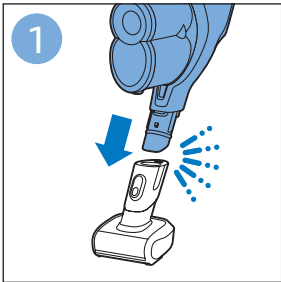

PHILIPS

SpeedPro
Aqua

FC6729, FC6728

	3				11
	4				12
	4				13
	4				13
	5				14
	5				15
	6				16
	8				16
	8				17
	9			 FC6729	17
 FC6729	9				18
	10				18
	10				

FC6729

CP0178/01

A blue icon of a person reading a book, representing the user manual.A black exclamation mark inside a triangle, representing a warning.A black recycling symbol, representing the product's environmental impact.