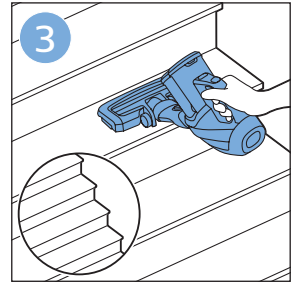

PHILIPS

SpeedPro
Aqua

FC6729, FC6728

	3				11
	4				12
	4				13
	4				13
	5				14
	5				15
	6				16
	8				16
	8				17
	9			 FC6729	17
 FC6729	9				18
	10				18
	10				

FC6729

CP0178/01

A blue icon of a person reading a book, representing the user manual.A black exclamation mark inside a triangle, representing a warning.A black recycling symbol, representing the product's environmental impact.