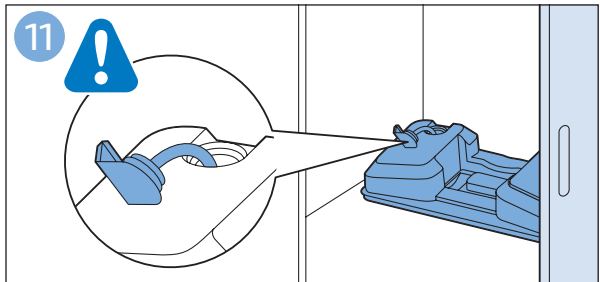

PHILIPS

SpeedPro
Aqua

FC6729, FC6728

	3				11
	4				12
	4				13
	4				13
	5				14
	5				15
	6				16
	8				16
	8				17
	9			 FC6729	17
 FC6729	9				18
	10				18
	10				

FC6729

CP0178/01

A blue icon of a person reading a book, representing the user manual.A black exclamation mark inside a triangle, representing a warning.A black recycling symbol, representing the product's environmental impact.