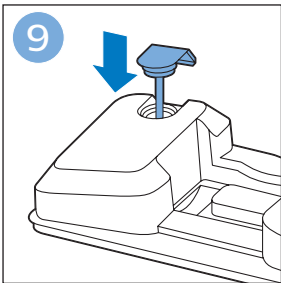

PHILIPS

SpeedPro
Aqua

FC6729, FC6728

	3				11
	4				12
	4				13
	4				13
	5				14
	5				15
	6				16
	8				16
	8				17
	9			 FC6729	17
 FC6729	9				18
	10				18
	10				

FC6729

CP0178/01

A blue icon of a person reading a book, representing the user manual.A black exclamation mark inside a triangle, representing a warning.A black recycling symbol, representing the product's environmental impact.