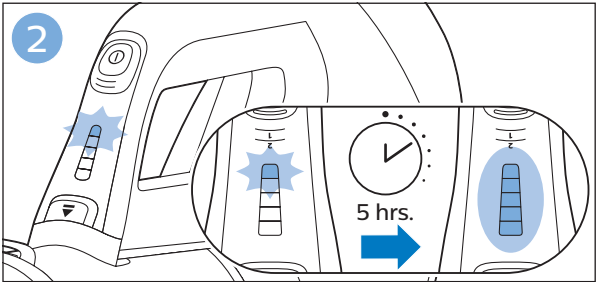

PHILIPS

SpeedPro
Aqua

FC6729, FC6728

	3				11
	4				12
	4				13
	4				13
	5				14
	5				15
	6				16
	8				16
	8				17
	9			 FC6729	17
 FC6729	9				18
	10				18
	10				

FC6729

CP0178/01

A blue icon of a person reading a book, representing the user manual.A black exclamation mark inside a triangle, representing a warning.A black recycling symbol, representing the product's environmental impact.