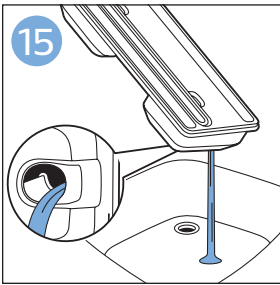

PHILIPS

SpeedPro
Aqua

FC6729, FC6728

	3				11
	4				12
	4				13
	4				13
	5				14
	5				15
	6				16
	8				16
	8				17
	9			 FC6729	17
 FC6729	9				18
	10				18
	10				

FC6729

CP0178/01

A blue icon of a person reading a book, representing the user manual.A black exclamation mark inside a triangle, representing a warning.A black recycling symbol, representing the product's environmental impact.