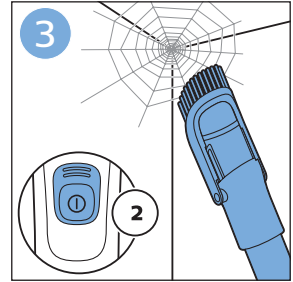

PHILIPS

SpeedPro
Aqua

FC6729, FC6728

	3				11
	4				12
	4				13
	4				13
	5				14
	5				15
	6				16
	8				16
	8				17
	9			 FC6729	17
 FC6729	9				18
	10				18
	10				

FC6729

CP0178/01

A blue icon of a person reading a book, representing the user manual.A black exclamation mark inside a triangle, representing a warning.A black recycling symbol, representing the product's environmental impact.