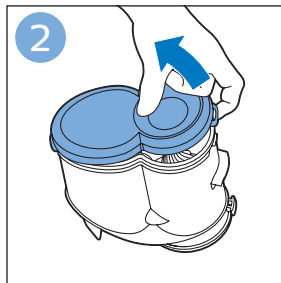

PHILIPS

SpeedPro
Aqua

FC6729, FC6728

	3				11
	4				12
	4				13
	4				13
	5				14
	5				15
	6				16
	8				16
	8				17
	9			 FC6729	17
 FC6729	9				18
	10				18
	10				

FC6729

CP0178/01

A blue icon of a person reading a book, representing the user manual.A black exclamation mark inside a triangle, representing a warning.A black recycling symbol, representing the product's environmental impact.