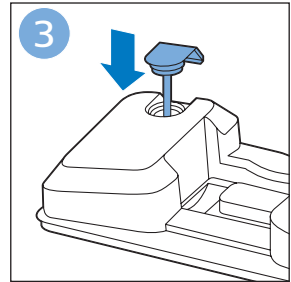

PHILIPS

SpeedPro
Aqua

FC6729, FC6728

	3				11
	4				12
	4				13
	4				13
	5				14
	5				15
	6				16
	8				16
	8				17
	9			 FC6729	17
 FC6729	9				18
	10				18
	10				

FC6729

CP0178/01

A blue icon of a person reading a book, representing the user manual.A black exclamation mark inside a triangle, representing a warning.A black recycling symbol, representing the product's environmental impact.