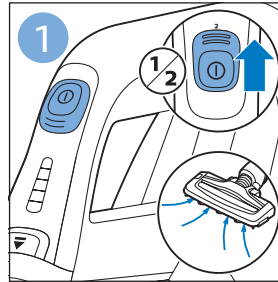

PHILIPS

SpeedPro
Aqua

FC6729, FC6728

	3				11
	4				12
	4				13
	4				13
	5				14
	5				15
	6				16
	8				16
	8				17
	9			 FC6729	17
 FC6729	9				18
	10				18
	10				

FC6729

CP0178/01

A blue icon of a person reading a book, representing the user manual.A black exclamation mark inside a triangle, representing a warning.A black recycling symbol, representing the product's environmental impact.