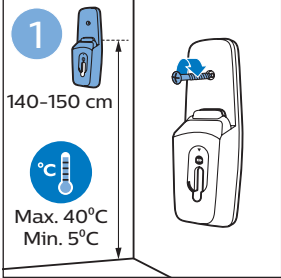

PHILIPS

SpeedPro
Aqua

FC6729, FC6728

	3				11
	4				12
	4				13
	4				13
	5				14
	5				15
	6				16
	8				16
	8				17
	9			 FC6729	17
 FC6729	9				18
	10				18
	10				

FC6729

CP0178/01

A blue icon of a person reading a book, representing the user manual.A black exclamation mark inside a triangle, representing a warning.A black recycling symbol, representing the product's environmental impact.