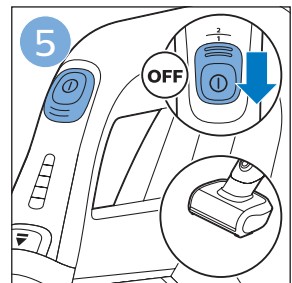

PHILIPS

SpeedPro
Aqua

FC6729, FC6728

	3				11
	4				12
	4				13
	4				13
	5				14
	5				15
	6				16
	8				16
	8				17
	9			 FC6729	17
 FC6729	9				18
	10				18
	10				

FC6729

CP0178/01

A blue icon of a person reading a book, representing the user manual.A black exclamation mark inside a triangle, representing a warning.A black recycling symbol, representing the product's environmental impact.