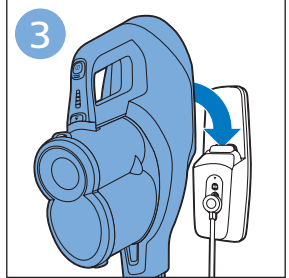

PHILIPS

SpeedPro
Aqua

FC6729, FC6728

	3				11
	4				12
	4				13
	4				13
	5				14
	5				15
	6				16
	8				16
	8				17
	9			 FC6729	17
 FC6729	9				18
	10				18
	10				

FC6729

CP0178/01

A blue icon of a person reading a book, representing the user manual.A black exclamation mark inside a triangle, representing a warning.A black recycling symbol, representing the product's environmental impact.