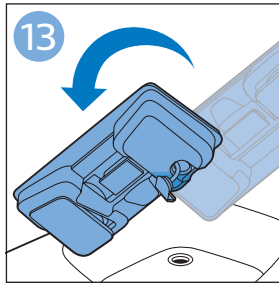

PHILIPS

SpeedPro
Aqua

FC6729, FC6728

	3				11
	4				12
	4				13
	4				13
	5				14
	5				15
	6				16
	8				16
	8				17
	9			 FC6729	17
 FC6729	9				18
	10				18
	10				

FC6729

CP0178/01

A blue icon of a person reading a book, representing the user manual.A black exclamation mark inside a triangle, representing a warning.A black recycling symbol, representing the product's environmental impact.