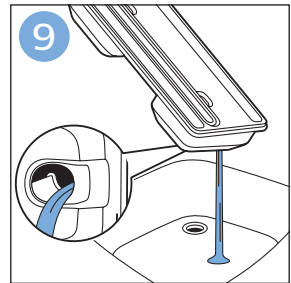

PHILIPS

SpeedPro
Aqua

FC6729, FC6728

	3				11
	4				12
	4				13
	4				13
	5				14
	5				15
	6				16
	8				16
	8				17
	9			 FC6729	17
 FC6729	9				18
	10				18
	10				

FC6729

CP0178/01

A blue icon of a person reading a book, representing the user manual.A black exclamation mark inside a triangle, representing a warning.A black recycling symbol, representing the product's environmental impact.