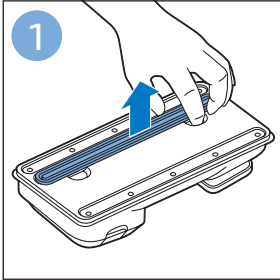

PHILIPS

SpeedPro
Aqua

FC6729, FC6728

	3				11
	4				12
	4				13
	4				13
	5				14
	5				15
	6				16
	8				16
	8				17
	9			 FC6729	17
 FC6729	9				18
	10				18
	10				

FC6729

CP0178/01

A blue icon of a person reading a book, representing the user manual.A black exclamation mark inside a triangle, representing a warning.A black recycling symbol, representing the product's environmental impact.