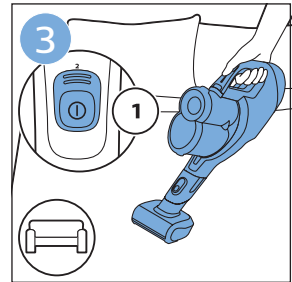

PHILIPS

SpeedPro
Aqua

FC6729, FC6728

	3				11
	4				12
	4				13
	4				13
	5				14
	5				15
	6				16
	8				16
	8				17
	9			 FC6729	17
 FC6729	9				18
	10				18
	10				

FC6729

CP0178/01

A blue icon of a person reading a book, representing the user manual.A black exclamation mark inside a triangle, representing a warning.A black recycling symbol, representing the product's environmental impact.