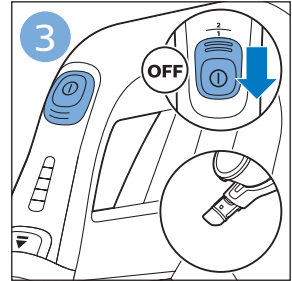

PHILIPS

SpeedPro
Aqua

FC6729, FC6728

	3				11
	4				12
	4				13
	4				13
	5				14
	5				15
	6				16
	8				16
	8				17
	9			 FC6729	17
 FC6729	9				18
	10				18
	10				

FC6729

CP0178/01

A blue icon of a person reading a book, representing the user manual.A black exclamation mark inside a triangle, representing a warning.A black recycling symbol, representing the product's environmental impact.