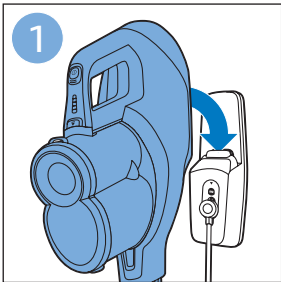

PHILIPS

SpeedPro
Aqua

FC6729, FC6728

	3				11
	4				12
	4				13
	4				13
	5				14
	5				15
	6				16
	8				16
	8				17
	9			 FC6729	17
 FC6729	9				18
	10				18
	10				

FC6729

CP0178/01

A blue icon of a person reading a book, representing the user manual.A black exclamation mark inside a triangle, representing a warning.A black recycling symbol, representing the product's environmental impact.