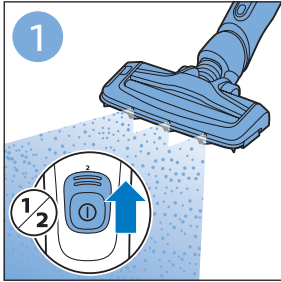

PHILIPS

SpeedPro
Aqua

FC6729, FC6728

	3				11
	4				12
	4				13
	4				13
	5				14
	5				15
	6				16
	8				16
	8				17
	9			 FC6729	17
 FC6729	9				18
	10				18
	10				

FC6729

CP0178/01

A blue icon of a person reading a book, representing the user manual.A black exclamation mark inside a triangle, representing a warning.A black recycling symbol, representing the product's environmental impact.