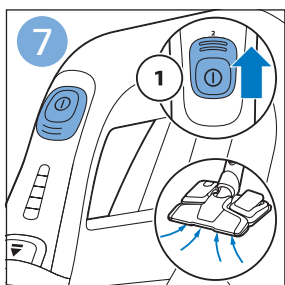

PHILIPS

SpeedPro
Aqua

FC6729, FC6728

	3				11
	4				12
	4				13
	4				13
	5				14
	5				15
	6				16
	8				16
	8				17
	9			 FC6729	17
 FC6729	9				18
	10				18
	10				

FC6729

CP0178/01

A blue icon of a person reading a book, representing the user manual.A black exclamation mark inside a triangle, representing a warning.A black recycling symbol, representing the product's environmental impact.