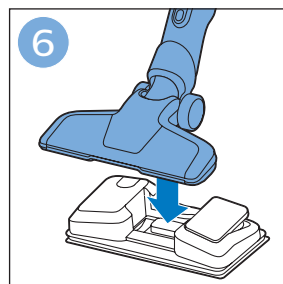

PHILIPS

SpeedPro
Aqua

FC6729, FC6728

	3				11
	4				12
	4				13
	4				13
	5				14
	5				15
	6				16
	8				16
	8				17
	9			 FC6729	17
 FC6729	9				18
	10				18
	10				

FC6729

CP0178/01

A blue icon of a person reading a book, representing the user manual.A black exclamation mark inside a triangle, representing a warning.A black recycling symbol, representing the product's environmental impact.