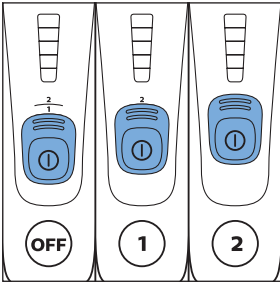

PHILIPS

SpeedPro
Aqua

FC6729, FC6728

	3				11
	4				12
	4				13
	4				13
	5				14
	5				15
	6				16
	8				16
	8				17
	9			 FC6729	17
 FC6729	9				18
	10				18
	10				

FC6729

CP0178/01

A blue icon of a person reading a book, representing the user manual.A black exclamation mark inside a triangle, representing a warning.A black recycling symbol, representing the product's environmental impact.