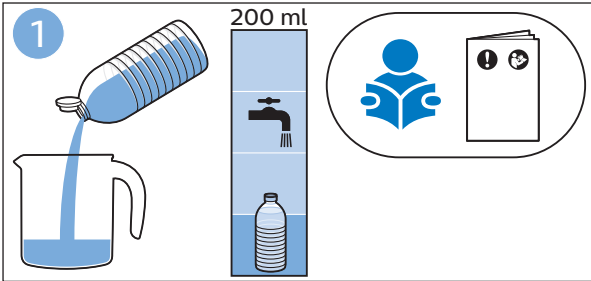

PHILIPS

SpeedPro
Aqua

FC6729, FC6728

	3				11
	4				12
	4				13
	4				13
	5				14
	5				15
	6				16
	8				16
	8				17
	9			 FC6729	17
 FC6729	9				18
	10				18
	10				

FC6729

CP0178/01

A blue icon of a person reading a book, representing the user manual.A black exclamation mark inside a triangle, representing a warning.A black recycling symbol, representing the product's environmental impact.