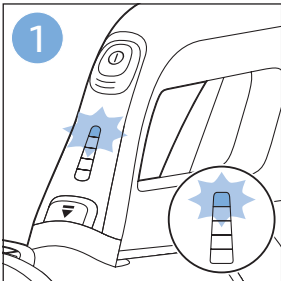

PHILIPS

SpeedPro
Aqua

FC6729, FC6728

	3				11
	4				12
	4				13
	4				13
	5				14
	5				15
	6				16
	8				16
	8				17
	9			 FC6729	17
 FC6729	9				18
	10				18
	10				

FC6729

CP0178/01

A blue icon of a person reading a book, representing the user manual.A black exclamation mark inside a triangle, representing a warning.A black recycling symbol, representing the product's environmental impact.