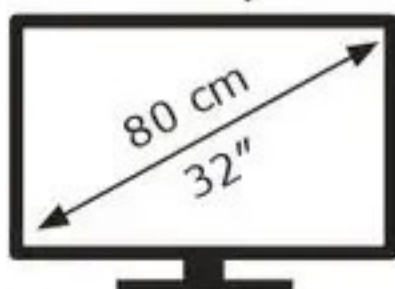

ENERG

TCL

32S5400AFX1

27 kWh/1000h

ABCDEF**G**

45 kWh/1000h

1920 px

1080 px