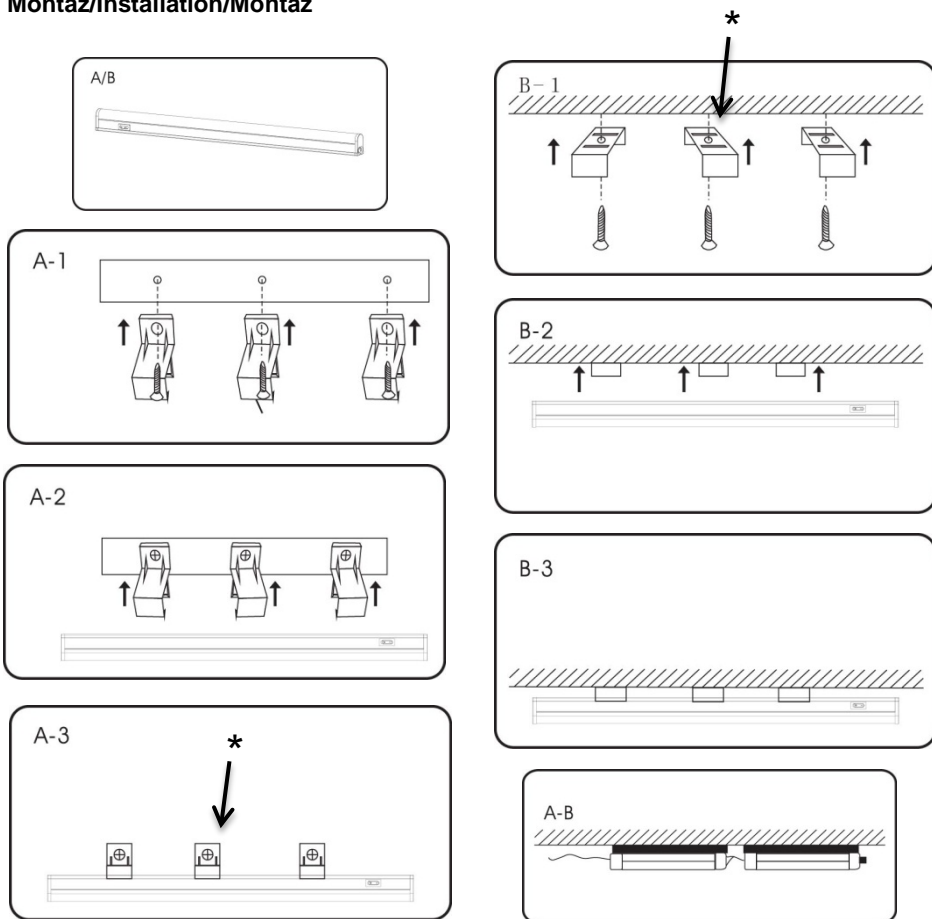

w domach lub wewnątrz pomieszczeń. Produkt przeznaczony do stosowania wyłącznie przez osobę dorosłą. Nigdy nie wystawiać na działania środowiska z wysoką wilgotnością (np. łazienka), unikać kontaktu produktu z płynami. Unikać bliskości i kontaktu z domowymi urządzeniami elektrycznymi i komputerowymi.

W przypadku podłączenia oświetlenia bezpośrednio do sieci, bez przewodu doprowadzającego, należy odłączyć sieć, montaż może przeprowadzić tylko odpowiednio wykwalifikowana osoba.

Montaż/Installation/Montaż

* Pro montaż WO204 použijte 3 klipy./ Pre montáž WO204 použite 3 klipy./Use middle clip for WO204 installation./ Do montażu WO204 użyć 3 klipów.

max./maks. 12