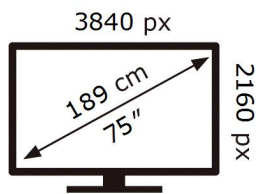

ENERG 

SAMSUNG

QE75Q80BAT

172 kWh/1000h

ABCDEF **G**

357 kWh/1000h

2019/2013