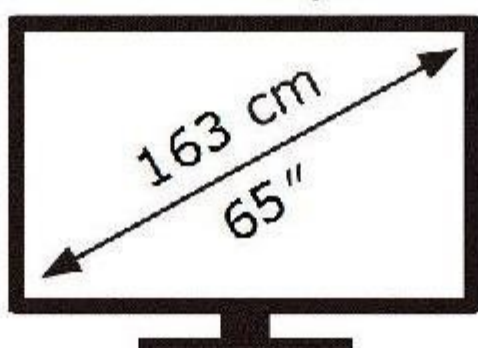

ENERGY

SAMSUNG

QE65LS01BHU

101 kWh/1000h

ABCDEF **G**

190 kWh/1000h

3840 px

2160 px