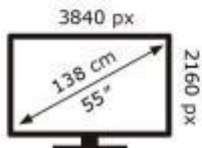

# ENERG

SAMSUNG

QE55Q80TAT

**184** kWh/1000h

ABCDEF **G**

**203** kWh/1000h

2019/2013