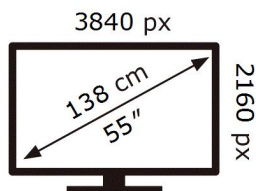

ENERG

SAMSUNG

QE55Q60BAU

77 kWh/1000h

ABCDEF **G**

130 kWh/1000h

2019/2013