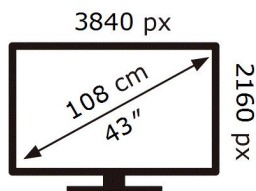

ENERG

SAMSUNG

QE43QN90BAT

60 kWh/1000h

ABCDEF **G**

120 kWh/1000h

2019/2013