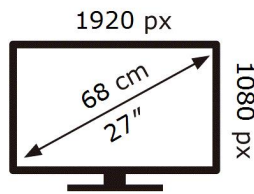

ENERG 

SAMSUNG

S27AG320NU

19 kWh/1000h

2019/2013