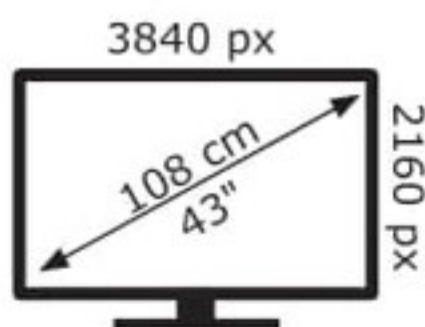

# ENERG

**ORAVA**

LT-1120 LED A230B

**54** kWh/1000h

ABCDEF **G**

**88** kWh/1000h

50554089