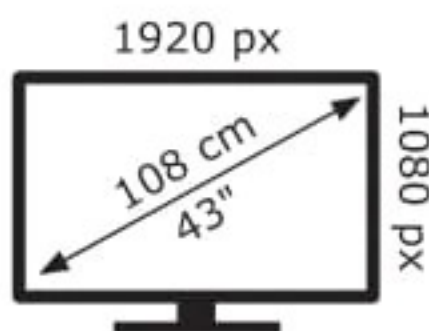

ENERG

ORAVA

LT-1099 LED C211SC

42 kWh/1000h

50553142