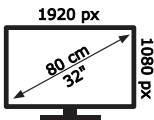

ENERGY

ORAVA

LT-Andr32 A01

32 kWh/1000h

ABCDE **F** G

32 kWh/1000h

50598635