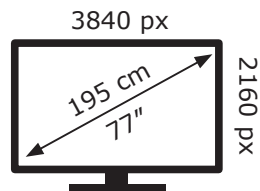

ENERGY

LG Electronics

OLED77CX3LA

163 kWh/1000h

ABCDEF**G**

321 kWh/1000h

2019/2013