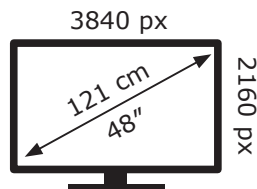

ENERGY

LG Electronics

OLED48CX3LB

91 kWh/1000h

ABCDEF**G**

133 kWh/1000h

2019/2013