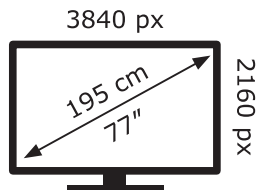

**ENERG** ⚡

**LG Electronics**

OLED77B23LA

**131** kWh/1000h

ABCDEF**G**

**269** kWh/1000h

2019/2013